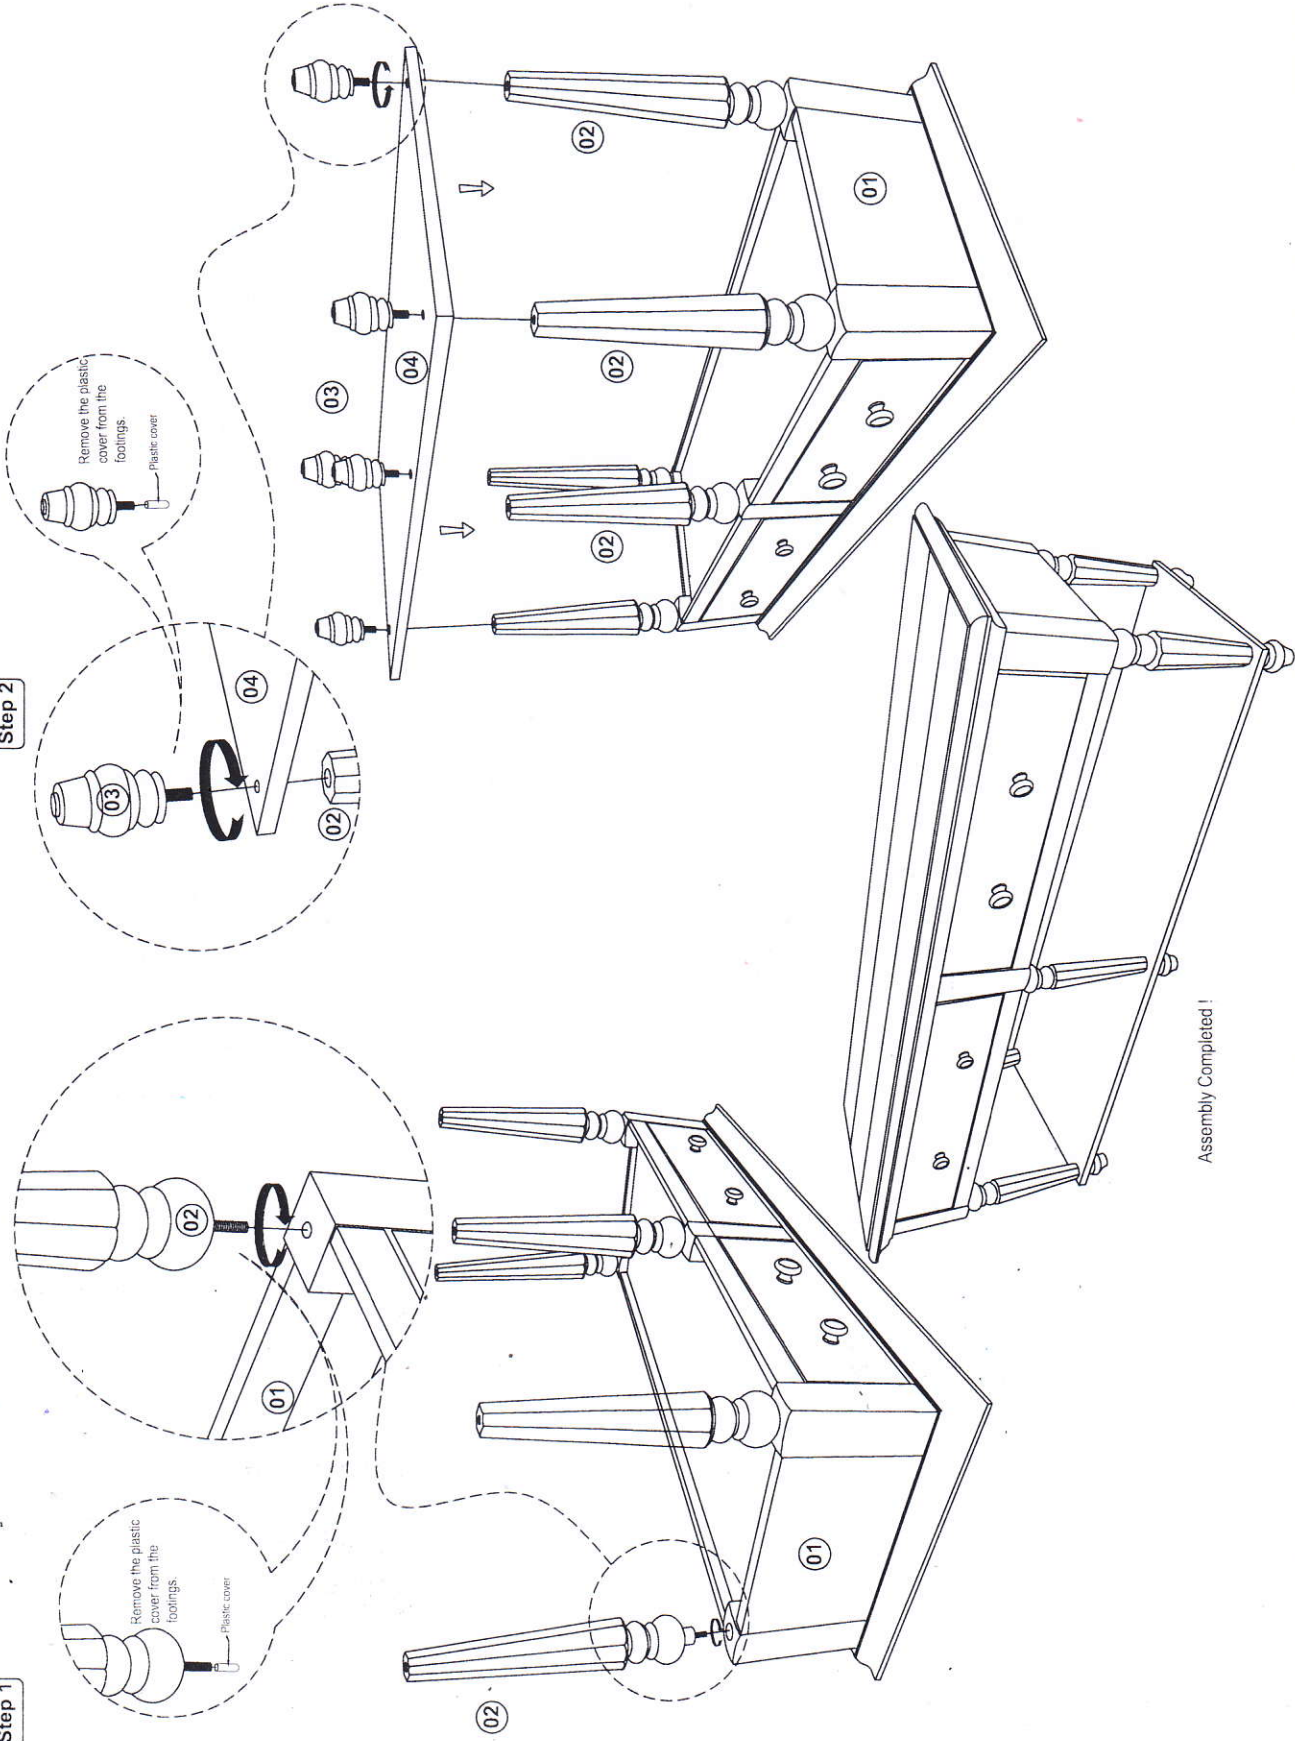

Thank you for purchasing this quality product. It has been engineered for easy assembly yet constructed for durability. Be sure to check all packing material carefully for small parts, which may have come loose inside the carton during shipment. Identify and count all parts and compare with the part lists below.

Please be sure to read the notes section at the bottom of the page, and follow the instruction while assembling. Thank you

ASSEMBLY INSTRUCTION

SOFA TABLE

Model : VE6216 (DOVE 1719-4)

Size: 62" x 16" x 32" H

List of part for 1 set

Code	Figure	Hardware	Qty.
01		Table Top	1
02		Pedestal	5
03		Bun leg	5
04		Shelf	1

Step 2

Important Notes

- * Keep all hardware parts out of reach of children.
- * Must tighten screws periodically. With use screws will become loose. Check tightness of all screws every 6-8 weeks.
- * Don't attempt to repair or modify parts that are broken or defective. Please contact the store immediately.
- * Do not tighten all screw / bolt until all completely assembled